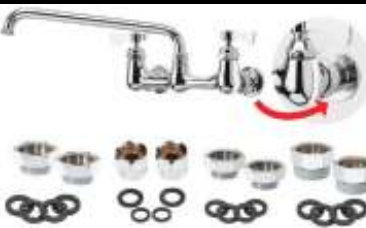

HEAVY DUTY FAUCETS

Built for high volume

Model	Description
14-808L	8" Center w/ 8" Spout
14-812L	8" Center w/ 12" Spout
14-8XXL	Body Only - No Spout

14-520L
Royal Series 4" Deck Mount Restroom Faucet

MEDIUM DUTY FAUCETS

Built for medium volume

Model	Description
12-808L	8" Center w/ 8" Spout
12-812L	8" Center w/ 12" Spout

12-510L
4" Center Deck Mount Restroom Faucet

SERVICE SINK FAUCET

Bracket for spout support included

Model	Description
16-280	Medium Duty Service Sink Faucet

SPOUTS

21-420L

Interchangeable with most brands

Model	Description
21-420L	6" Spout
21-421L	8" Spout
21-422L	10" Spout
21-423L	12" Spout

ULTIMATE E-Z INSTALL KIT

21-534L

- Allows you to mount all Royal Series faucets on existing Fisher, Chicago, Central Brass and 12-8XXL Krowne supply inlets

Is Now Stocked At...

(414) 747-8655
(414) 747-8657 Fax

511 E Centralia Street
Elkhorn, WI 53121

HAND SINKS

Faucet, Drain & Wall Bracket Included

HS-2L

HS-9L

Model	Description
HS-2L	16" Wide Wall Mount Hand Sink
HS-9L	12" Wide Space Saver Wall Mount Hand Sink