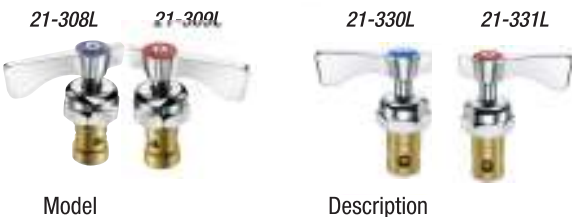

Is Now Stocked At...

(414) 747-8655
(414) 747-8657 Fax

511 E Centralia Street
Elkhorn, WI 53121

PRE-RINSE UNITS & PARTS

1/4 Turn Ceramic Cartridge Valves

Model	Description
17-108WL	8" Center Wall Mount with Wall Bracket
17-109WL	8" Center Wall Mount w/ Wall Bracket & Add-On Faucet w/ 12" Spout
17-202WL	Single Hole Deck Mount with Wall Bracket
21-129L	Spray Head
21-133L	44" Hose with Grip
21-138L	Add-On Faucet with 6" Spout

VALVES

Model	Description
21-308L	1/4 Turn Ceramic Cartridge Valve - COLD
21-309L	1/4 Turn Ceramic Cartridge Valve - HOT
21-311	Wrist Blad Kit
21-330L	Cold Replacement Valve w/ Built-In Check Valve
21-331L	Hot Replacement Valve w/ Built-In Check Valve

HEAVY DUTY FAUCETS

Built for high volume

Model	Description
14-808L	8" Center w/ 8" Spout
14-812L	8" Center w/ 12" Spout
14-8XXL	Body Only - No Spout

14-520L
Royal Series 4" Deck Mount Restroom Faucet

MEDIUM DUTY FAUCETS

Built for medium volume

Model	Description
12-808L	8" Center w/ 8" Spout
12-812L	8" Center w/ 12" Spout

12-510L
4" Center Deck Mount Restroom Faucet

SERVICE SINK FAUCET

Bracket for spout support included

Model	Description
16-280	Medium Duty Service Sink Faucet